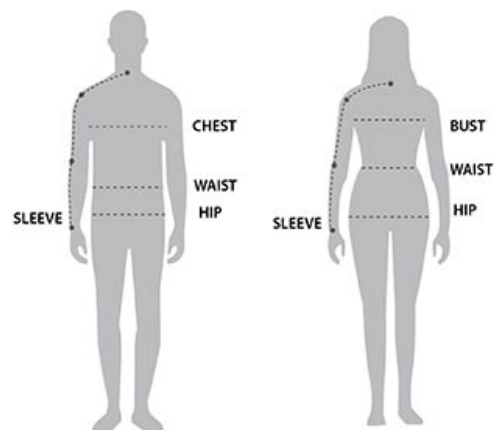

View our **How To Measure and Fit Guide** for more details on finding the perfect size

XB-2M | MEN'S EXPEDITION SOFTSHELL

MEN'S SIZING CHART - BY BODY MEASUREMENT

FIT GUIDE
REGULAR FIT

SIZE	XS	S	M	L	XL	2XL	3XL	4XL	5XL
Chest	N/A	35"-38" [89-96.5cm]	38"-41" [96.5-104cm]	41"-44" [104-122cm]	44"-47" [112-119cm]	47"-50" [119-127cm]	50"-53" [127-134.5cm]	N/A	N/A
Waist	N/A	29"-32" [73.5-81cm]	32"-35" [81-89cm]	35"-38" [89-96.5cm]	38"-41" [96.5-104cm]	41"-44" [104-112cm]	44"-47" [112-119cm]	N/A	N/A
Hips	N/A	34"-37" [86-94cm]	37"-40" [94-101.5cm]	40"-43" [101.5-109cm]	43"-46" [109-117cm]	46"-49" [117-124.5cm]	49"-52" [124.5-132cm]	N/A	N/A
Sleeve Length	N/A	33"-34" [84-86.5cm]	34"-35" [86.5-89cm]	35"-36" [89-91.5cm]	36"-37" [91.5-94cm]	37"-38" [94-96.5cm]	38"-38.5" [96.5-97.75cm]	N/A	N/A

XB-2W | WOMEN'S EXPEDITION SOFTSHELL

WOMEN'S SIZING CHART - BY BODY MEASUREMENT

FIT GUIDE
REGULAR FIT

SIZE	XS	S	M	L	XL	2XL
Chest	29"-32" [73.5-81cm]	32"-35" [81-89cm]	35"-38" [89-96.5cm]	38"-41" [96.5-104cm]	41"-44" [104-112cm]	44"-47" [112-119cm]
Waist	22"-25" [56-63.5cm]	25"-28" [63.5-71cm]	28"-31" [71-79cm]	31"-34" [79-86cm]	34"-37" [86-94cm]	37"-40" [94-101.5cm]
Hips	31.5"-34.5" [80-87.5cm]	34.5"-37.5" [87.5-95cm]	37.5"-40.5" [95-103cm]	40.5"-43.5" [103-110.5cm]	43.5"-46.5" [110.5-118cm]	46.5"-49.5" [118-126cm]
Sleeve Length	30"-31" [76-79cm]	31"-32" [79-81.5cm]	32"-33" [81.5-84cm]	33"-33.5" [84-85cm]	33.5"-34" [85-86.5cm]	34"-34.5" [86.5-87.75cm]